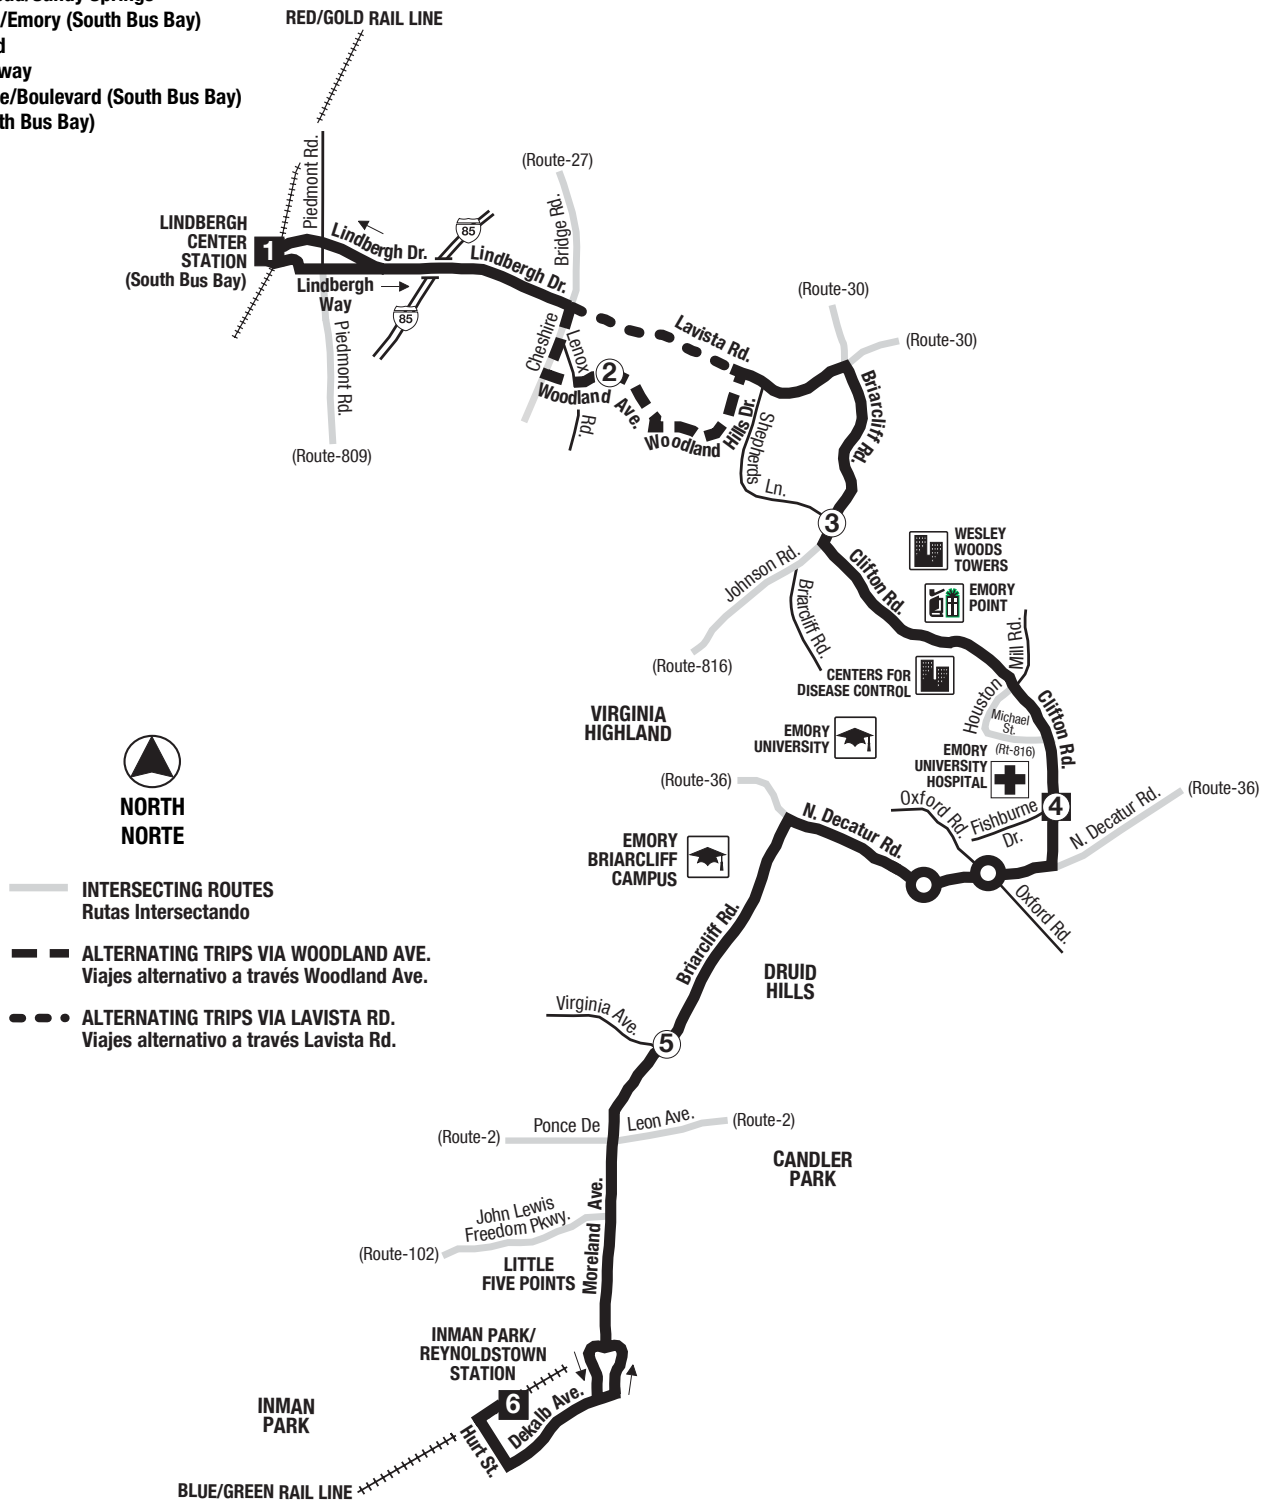

**Routes intersecting at Lindbergh Center Station:
Rutas intersectando en la Estación Lindbergh Center:**

- 5-Piedmont Road/Sandy Springs
- 6-Clifton Road/Emory (South Bus Bay)
- 30-Lavista Road
- 39-Buford Highway
- 809-Monroe Drive/Boulevard (South Bus Bay)
- Xpress (South Bus Bay)

**Routes intersecting at Inman Park/Reynoldstown Station:
Rutas intersectando en la Estación Inman Park/Reynoldstown:**

- 4-Moreland Avenue (South Bus Bay)
- 6-Clifton Road/Emory (North Bus Bay)
- 32-Bouldercrest (South Bus Bay)
- 74-Flat Shoals (South Bus Bay)